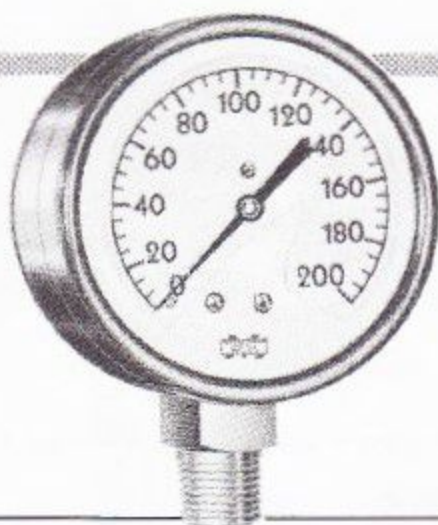

**SANITARY BRASS & SPECIALLY PLATED
PRESSURE ADJUSTING & STIRRING VALVE**

COMBINATION
KIT #DB-12-K

Model # DB-12

- Brass

**MODEL #CH-200
PRESSURE GAUGE**

Sanitary Stainless
Steel

Fig. No. 78

**GAUGE
VALVE**

Model # A-1

to Male Pipe