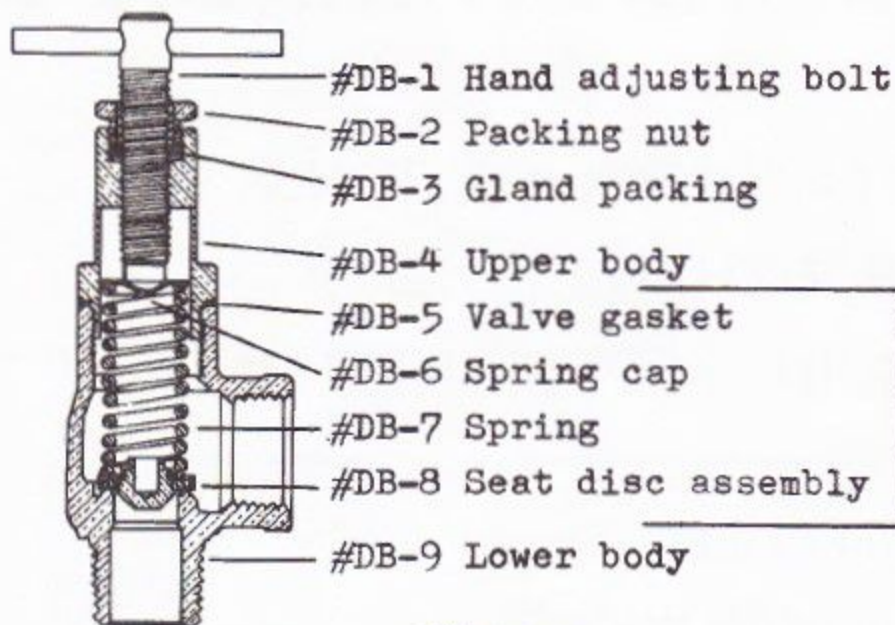

**SANITARY BRASS & SPECIALLY PLATED
PRESSURE ADJUSTING & STIRRING VALVE**

COMBINATION
KIT #DB-12-K

Model # DB-12

- Brass

**MODEL #CH-200
PRESSURE GAUGE**

Sanitary Stainless
Steel

Fig. No. 78

**GAUGE
VALVE**

Model # A-1

to Male Pipe